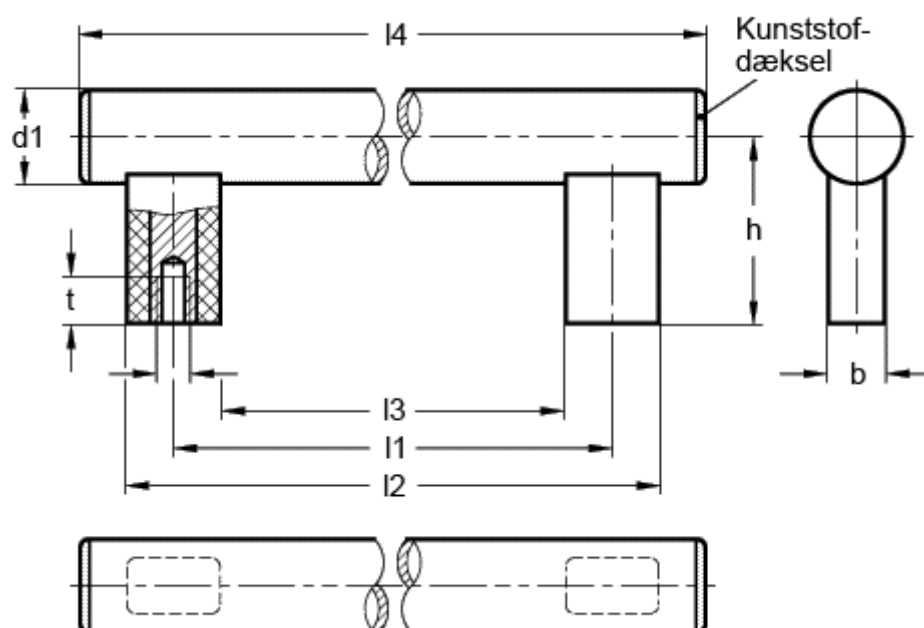

Article number: 201142400

Description: E+G Handle GN 666-30-M6-400-SW

Measures

$b = 18$

$t \text{ min} = 15$

$d1 = 30$

$d2 = M6$

$h = 60$

$l1 = 400$

$l2 = 430$

$l3 = 370$

$l4 = 465$